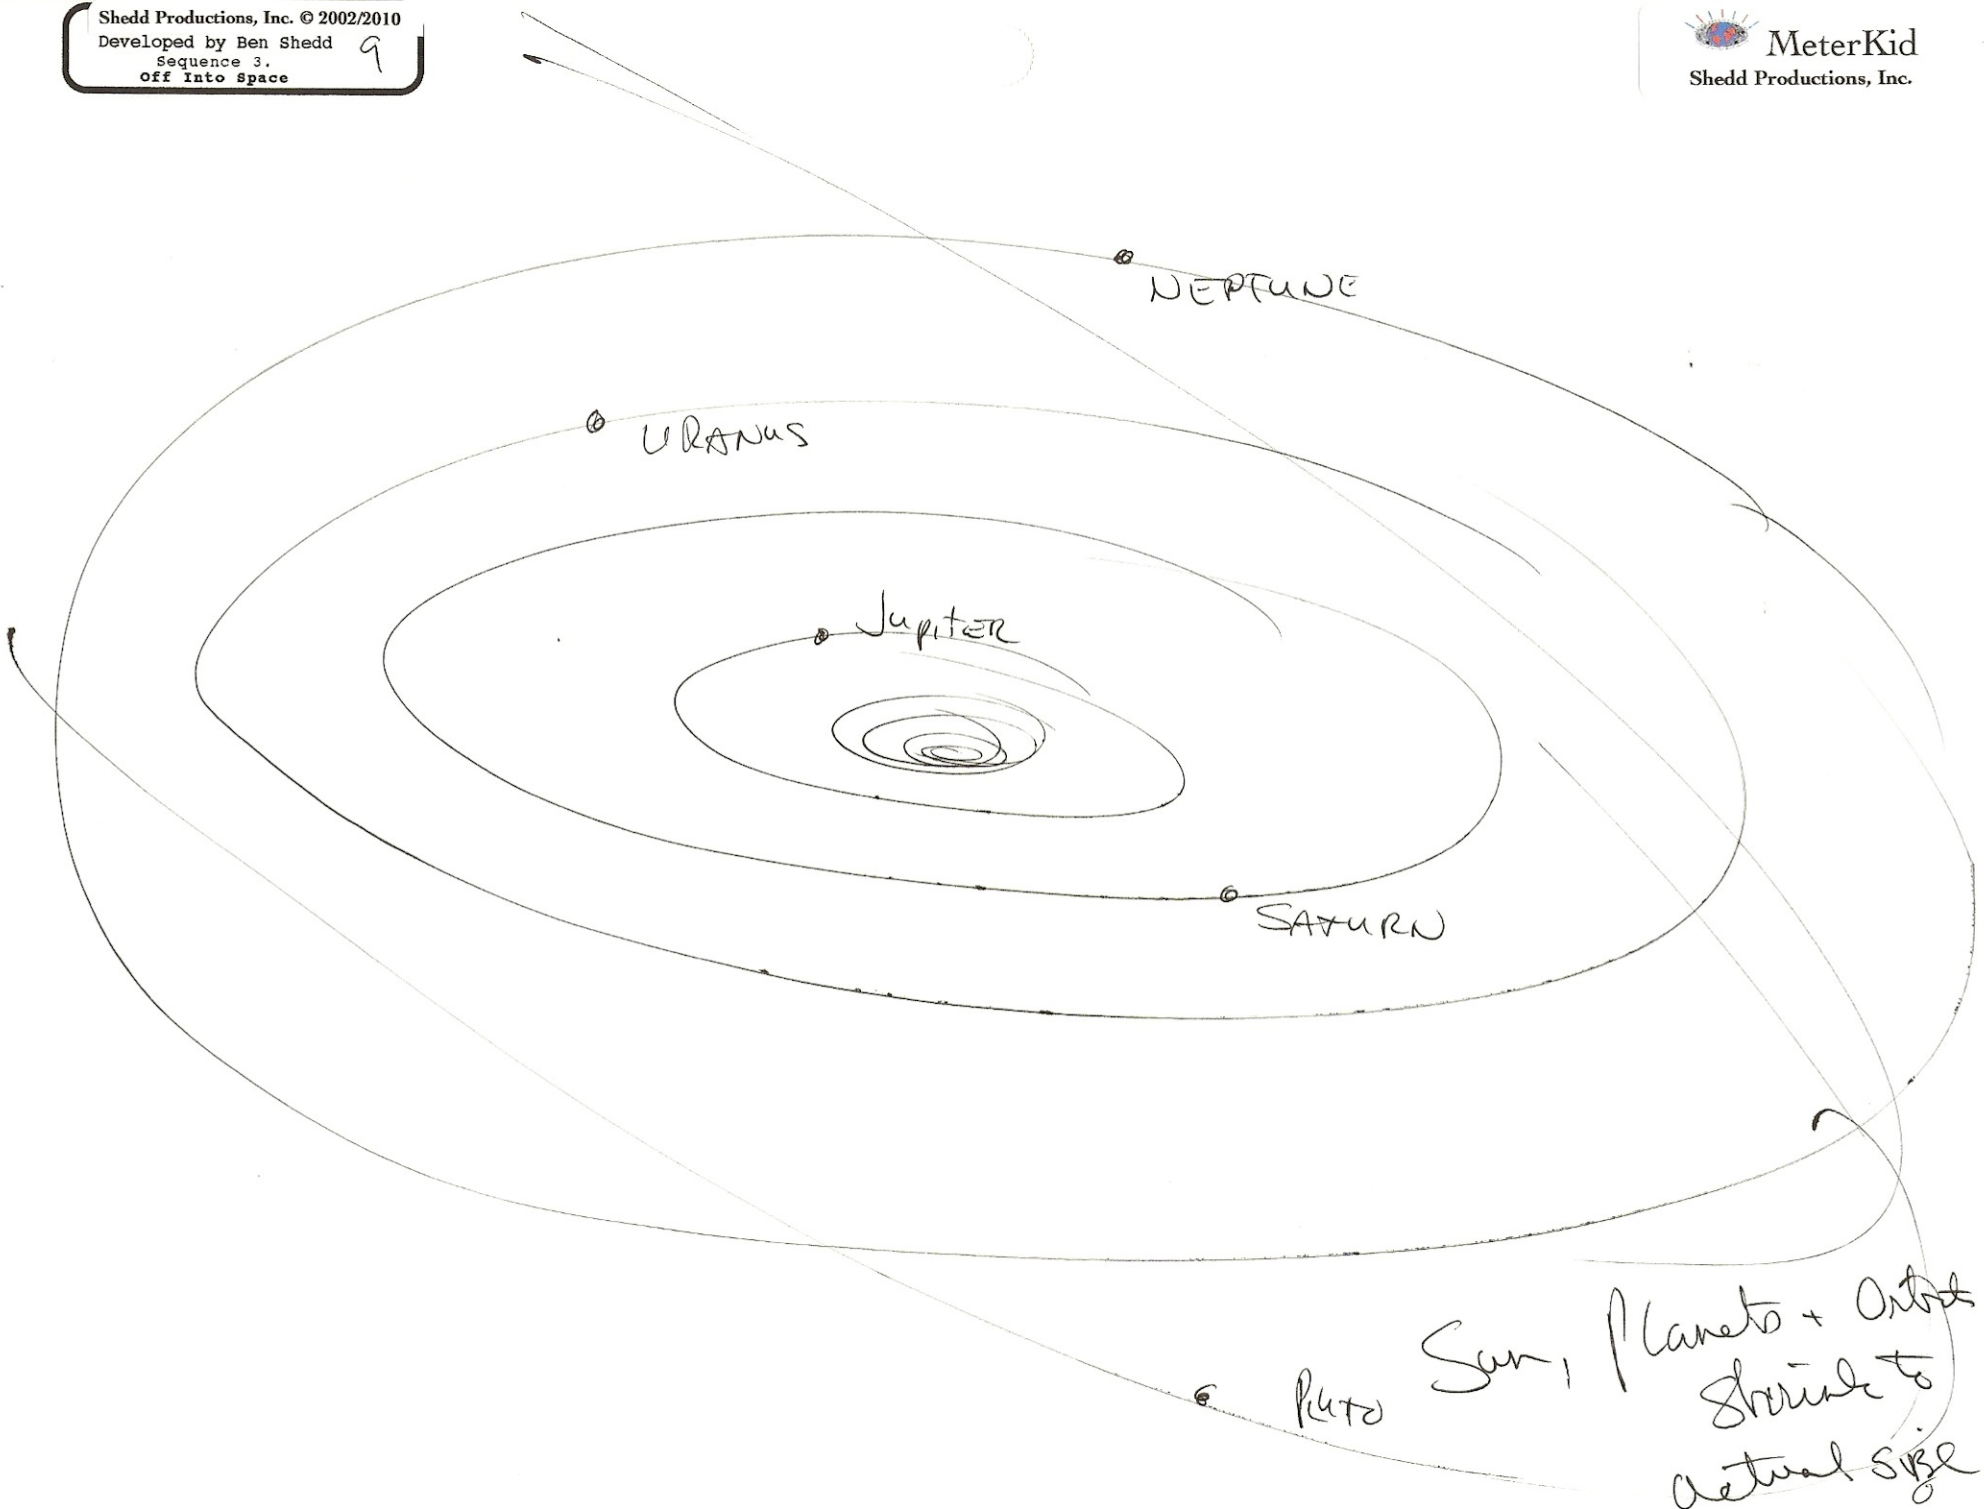

also do
boom except level
at Saturn
until Au

turn into line
as it goes away

line of meter kids
we are flying by

this is a fast fly along, as there
are 12,756,300
meter kids -
Swish
8/19/07
RS

earth wire
plane

08/15/02
BS

ba

Flying by a long line
of the Museum Planets
now sketch the
length of the
earth
diameter
B.S. 9/10/02

6b

Museum / Planetarium
Domes
728,965 Domes

RS 9/16/02

Satellites
in orbit

BS
08/10/02

SUN + PLANETS GREATLY ENLARGED the year in 1000s
x 10,000 or x 100,000

all
motion

alg 01/15/10

Pluto Sun, Planets + Orbits
shrink to
actual size

8/23 9/20/02

SUN + PLANETS GREATLY ENLARGED the year in 1000s
X 10,000 or X 100,000

all
motion,

also off/5/2

Rescale
to real size

Hard to see!

Pluto Sun, Planets + Orbits
shrink to
actual size

8/23 9/2/02

9/12/02

PLANETARIUM Sky
WITH SUN + MOON
SWEEPING
ACROSS