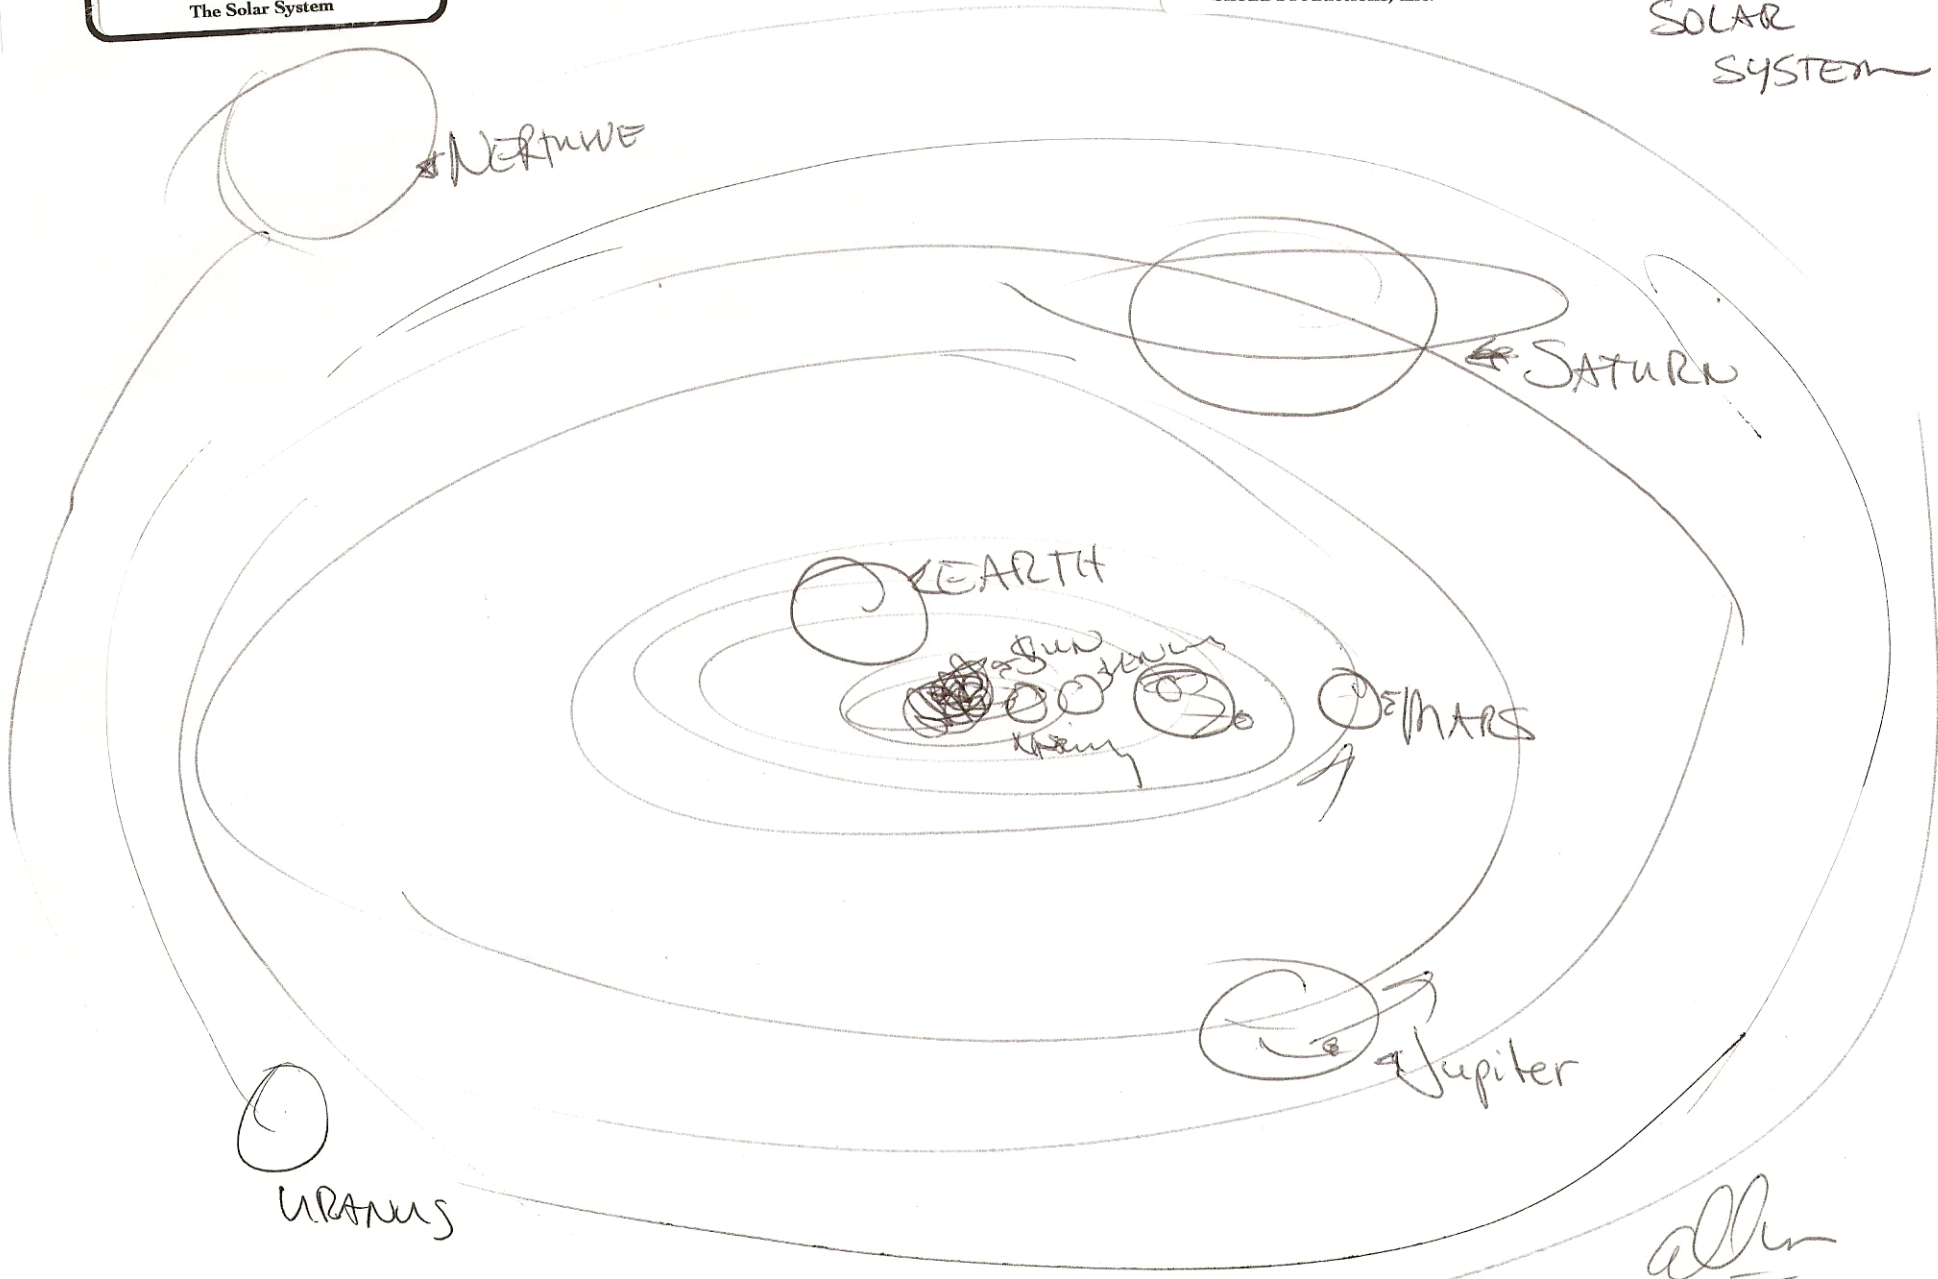

SUN + PLANETS GREATLY ENLARGED the year in 1000s
x 10,000 or x 100,000

all
motion

alg 01/15/10

Pluto Sun, Planets + Orbits
shrink to
actual size

8/23 9/20/02

SUN + PLANETS GREATLY ENLARGED the year in 1000s
X 10,000 or X 100,000

all
motion,

also off/5/2

Rescale
to real size

Hard to see!

Pluto Sun, Planets + Orbits
shrink to
actual size

8/23 9/2/02

9/12/02

PLANETARIUM Sky
WITH SUN + MOON
SWEEPING
ACROSS