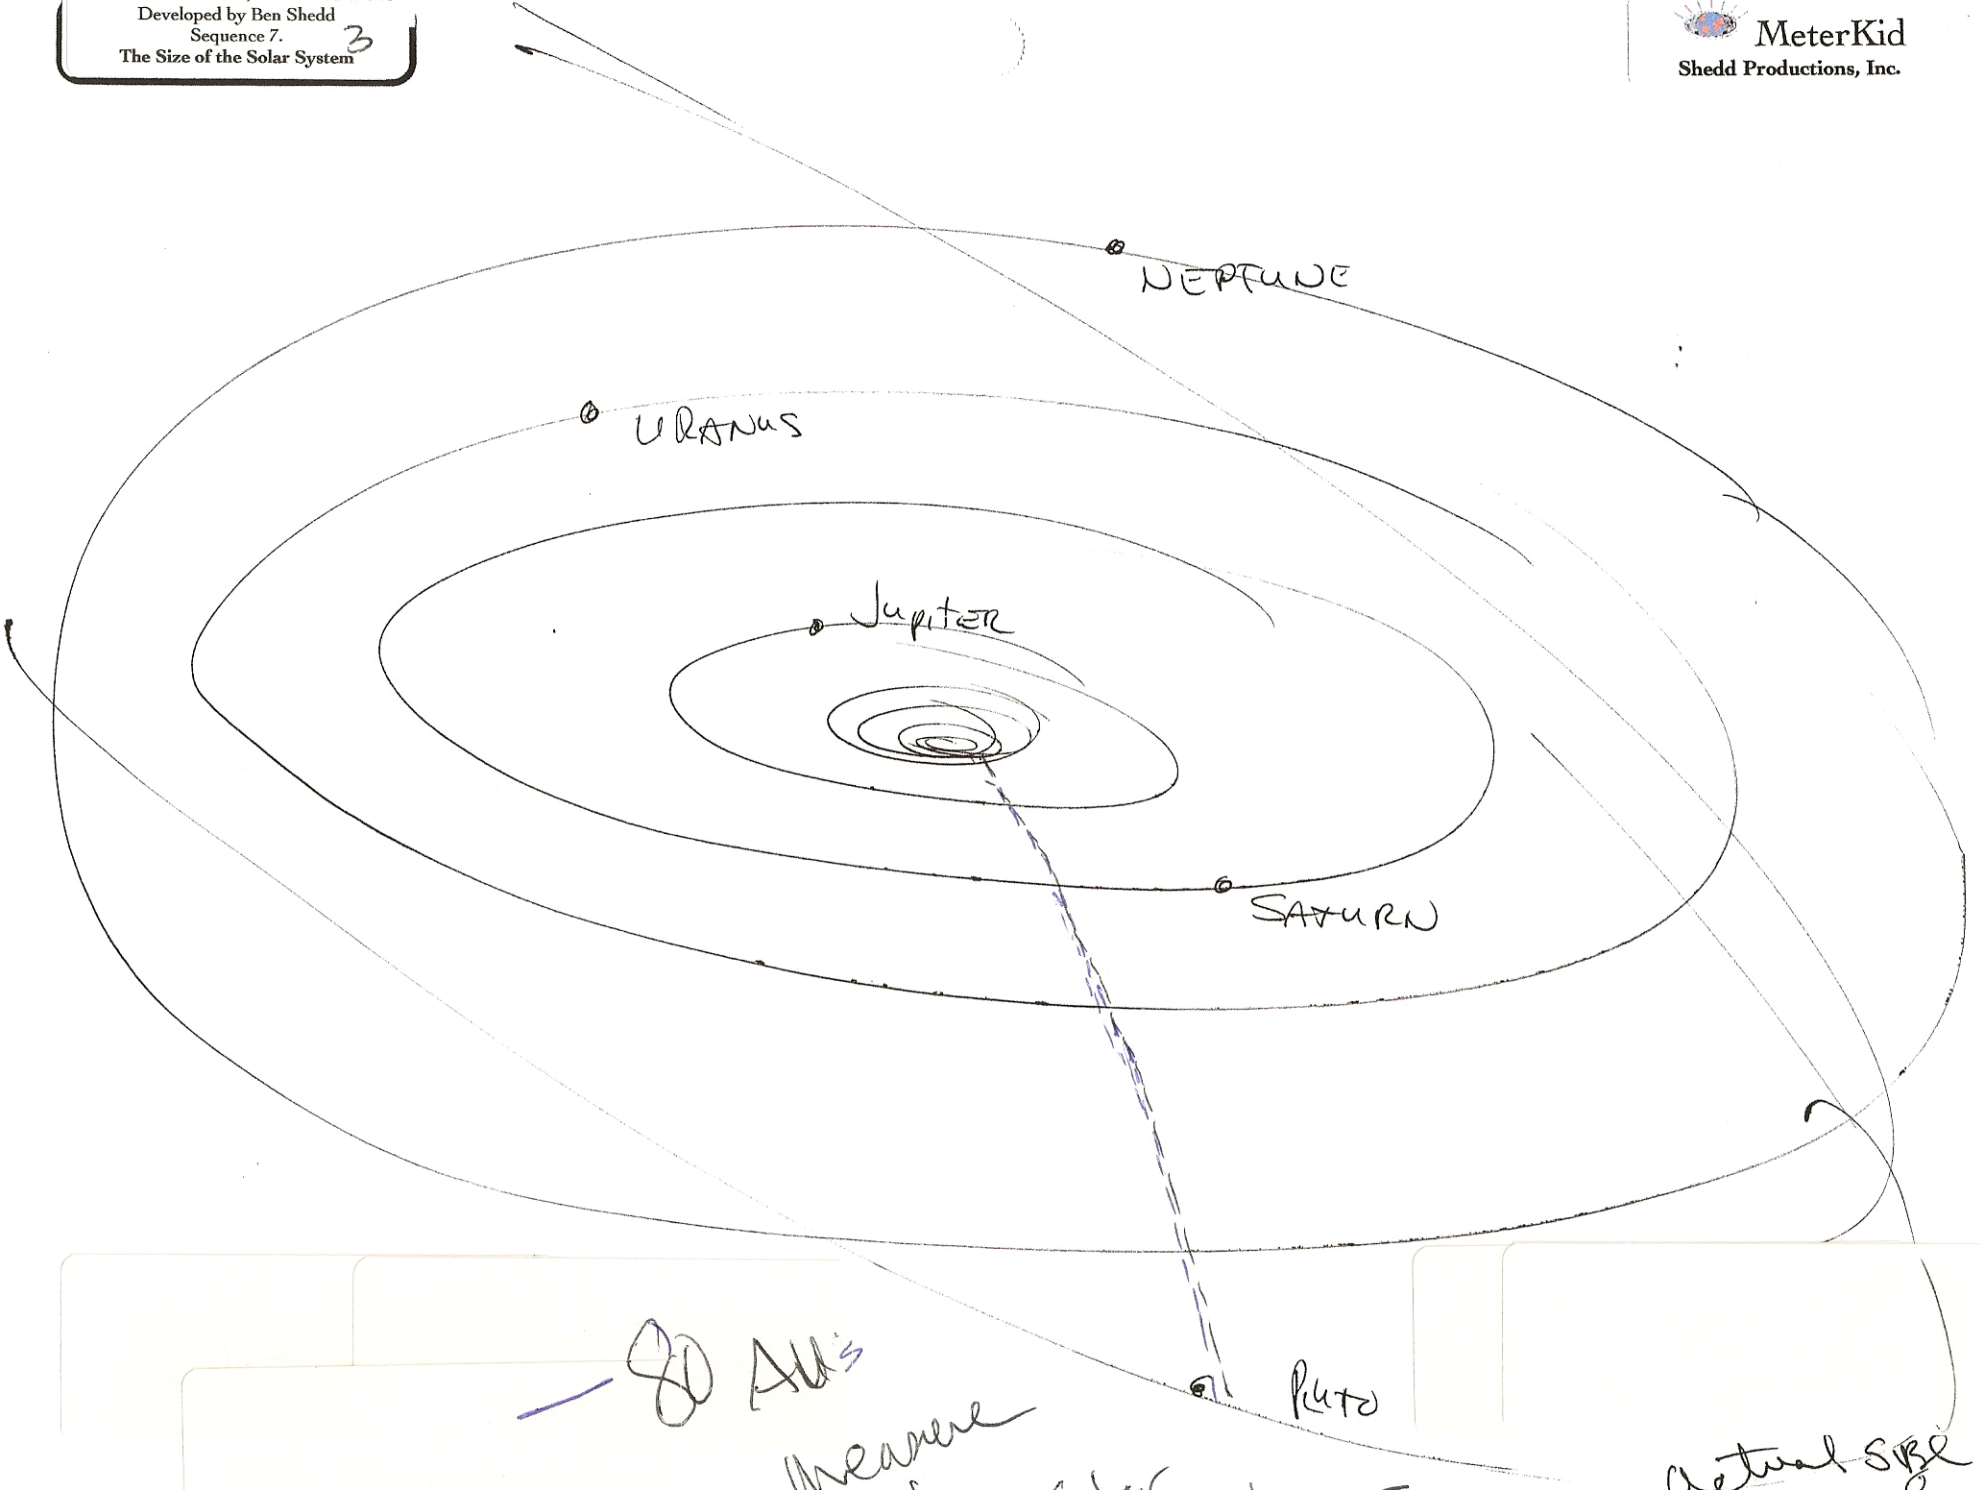

CASSINI
SPACECRAFT
ON FLIGHT PATH
TO SATURN

TOP VIEW -
CASSINI FLIGHT PATH
ON POP-UP

We are
following Cassini

8/13/02

8/13/02
AKB

8/13/02
BS

Fly thru Saturn's
RINGS
Following CASSINI

05/29/2002

Zoom out as
MARS
Au's flip out
counting
to 80
EARTH 1 AU
and then
flip out

BS
2/10/10

All lengths flapping out from Sun center

actual size

8/3 9/2/02

— 80 AU's
measure
the Solar System

Actual size
8/25 9/2/02

The Night Sky
TONIGHT'S NIGHT SKY

Laser pointer
Shedd

BTS 2/12/02

Constellations

Constellations along the ecliptic

• North Star

Constellation Lines
Draw on
Hevelius Collection. made 8/14/02
jacob an [unclear] 8/14

Our
Milky Way
Galaxy

8/14/02

87

Logo on screen

Bob
08/12

OK 08/10/12

4

one meterkid is left
and begins to float