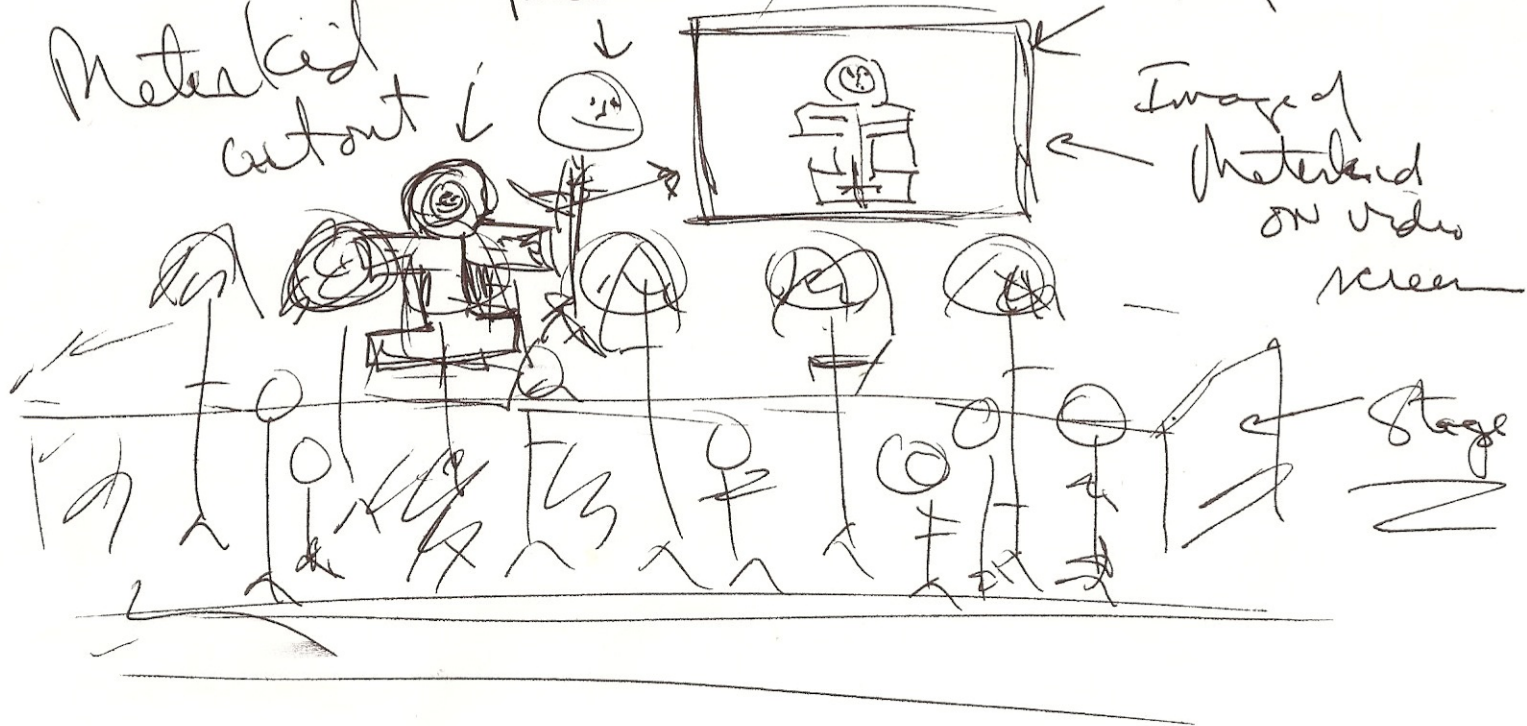

Preshow
Area

Live
presenter Large Video Display on wall

MeterKid
cutout

Image of
MeterKid
on video
screen

Stage

Video Presentation

(Photos old gates)

New Gates P.

Vector line drawing

notable

Computer Digital

F-shirt?

some grid have
ib/mile/hour
17.5 meters
label

Box the
key

use the key

legs

City / Planet

MeterKid *Chris*
P.S.

floaty around dome,
in real scale

Screen power floaty on dome -

2/16/02
BS

Yellow/Neon
guidelines with
Meter marks

Cover the inner
of the dome

2/12/02
BS

TILT BACK

BLAST OFF
LAUNCH

POV

then clouds

RS 9/12/02

EARTH IMAGE
BECOMES
VECTOR OUTLINE
IMAGE

look into
geosync view earth
day to night rotation
to day
8/11/02
fbs

METERKIDS
FORM A GREAT LONG LINE
AS WE FLY THE DIAMETER
OF THE EARTH