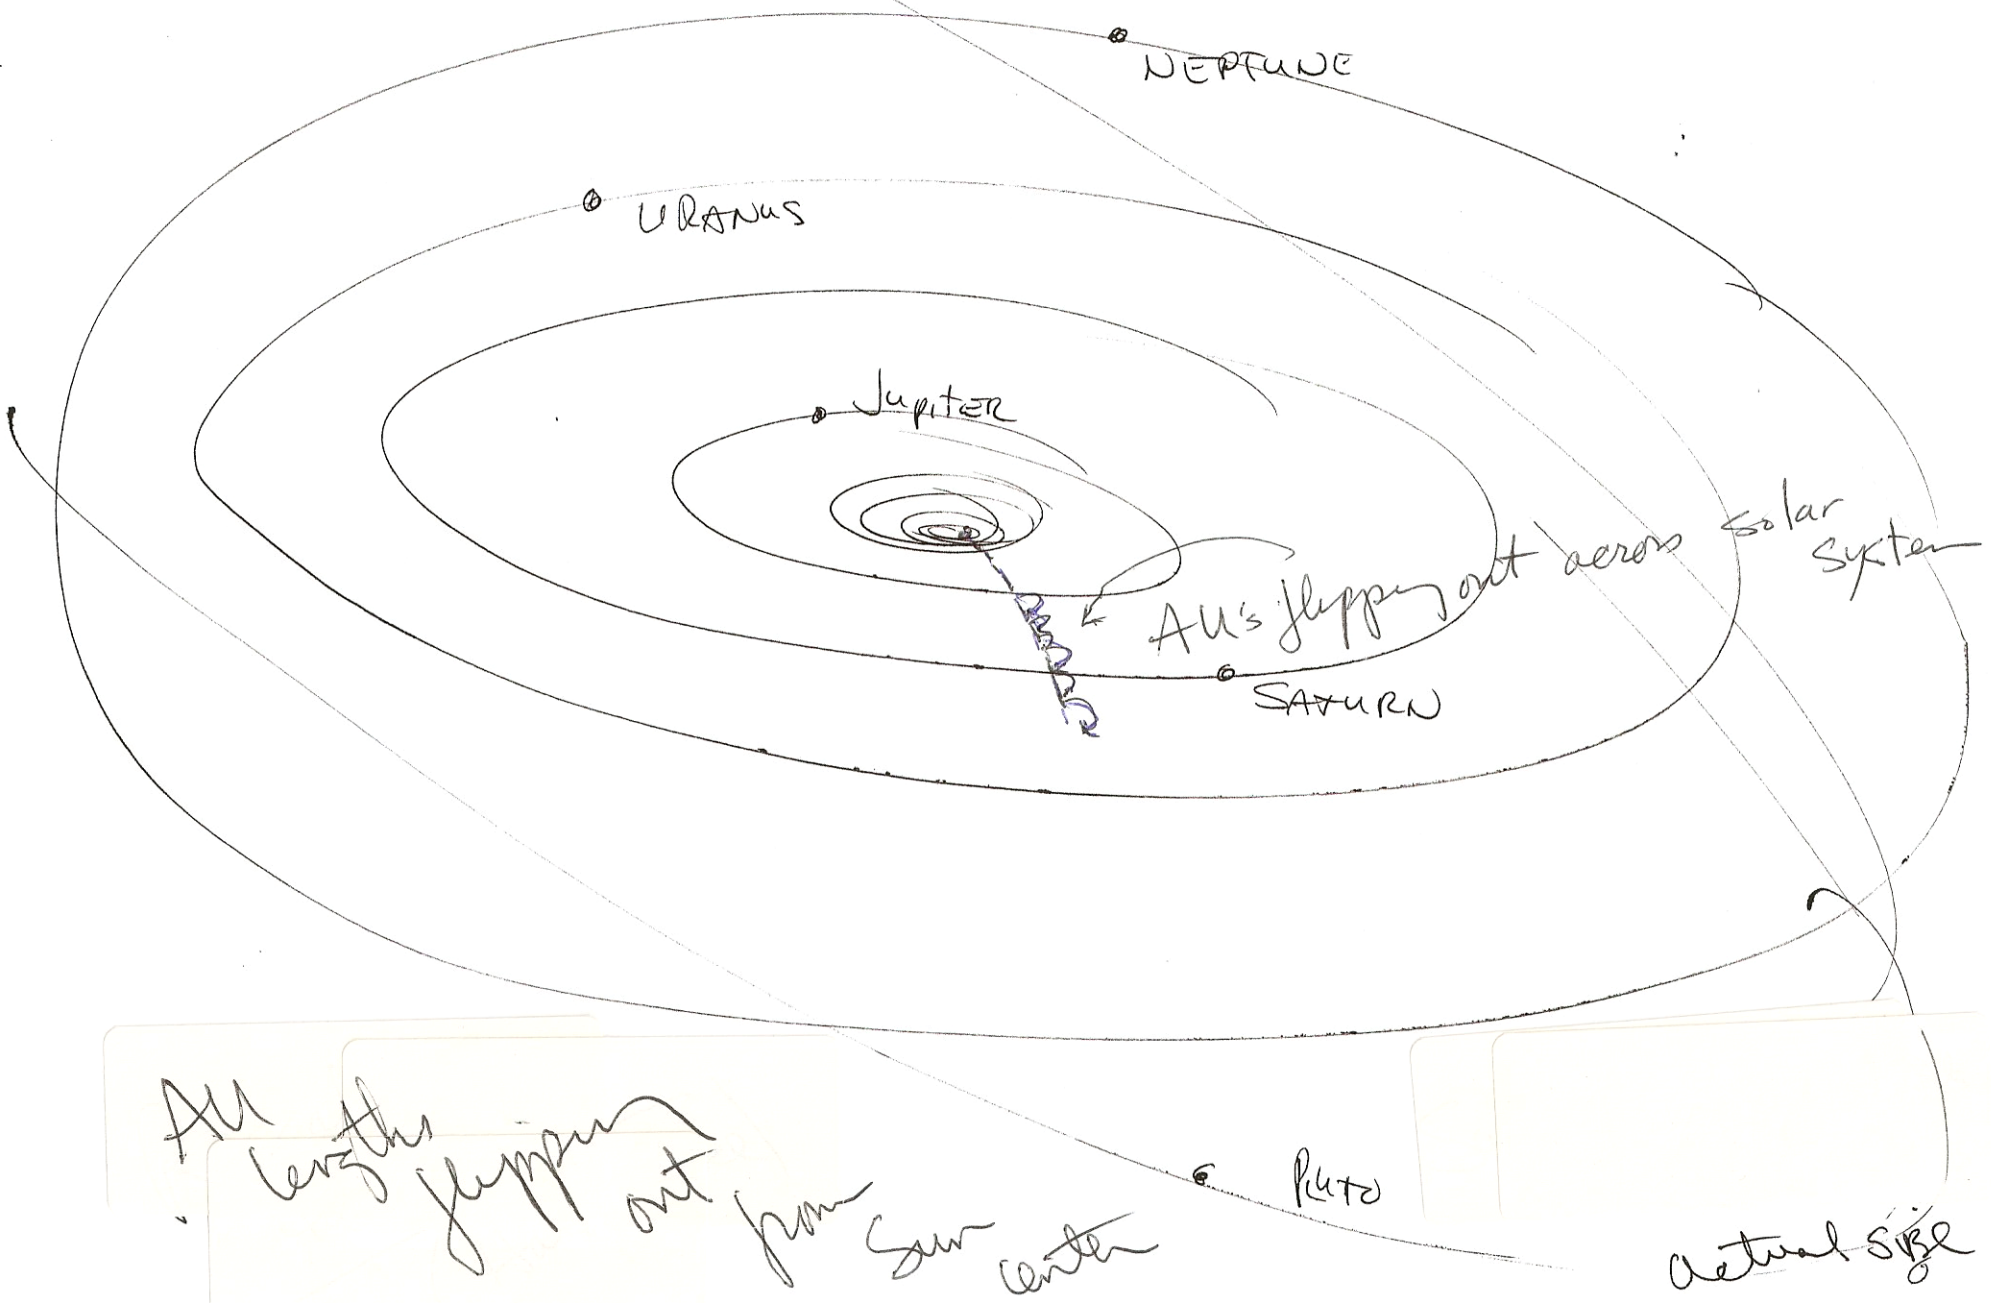

"KINK"
EARTH RING ARRIVES
slow pull back

How Scale

08/15/02
BKS

The Sea

8/15/02
BSM

SUN VECTOR
IMAGE

BS
2/1/02

Jupiter

CASSINI
SPACECRAFT
ON FLIGHT PATH
TO SATURN

TOP VIEW -
CASSINI FLIGHT PATH
ON POP-UP

We are
following Cassini

8/13/02

8/13/02
AKB

8/13/02
BS

Fly thru Saturn's
RINGS
Following CASSINI

05/29/2002

Zoom out as
MARS
Au's flip out
counting
to 80
EARTH 1 AU
and then
flip out

BS
2/10/10

All lengths flapping out from Sun center

actual size

8/3 9/2/02

— 80 AU's
measure
the Solar System

Actual size
8/25 9/2/02

The Night Sky
TONIGHT'S NIGHT SKY

Laser pointer
Shedd

BTS 2/12/02

Constellations

Constellations along the ecliptic

• North Star

Constellation Lines
Draw on
Hevelius Collection. made 8/14/02
jacob an [unclear] 8/14