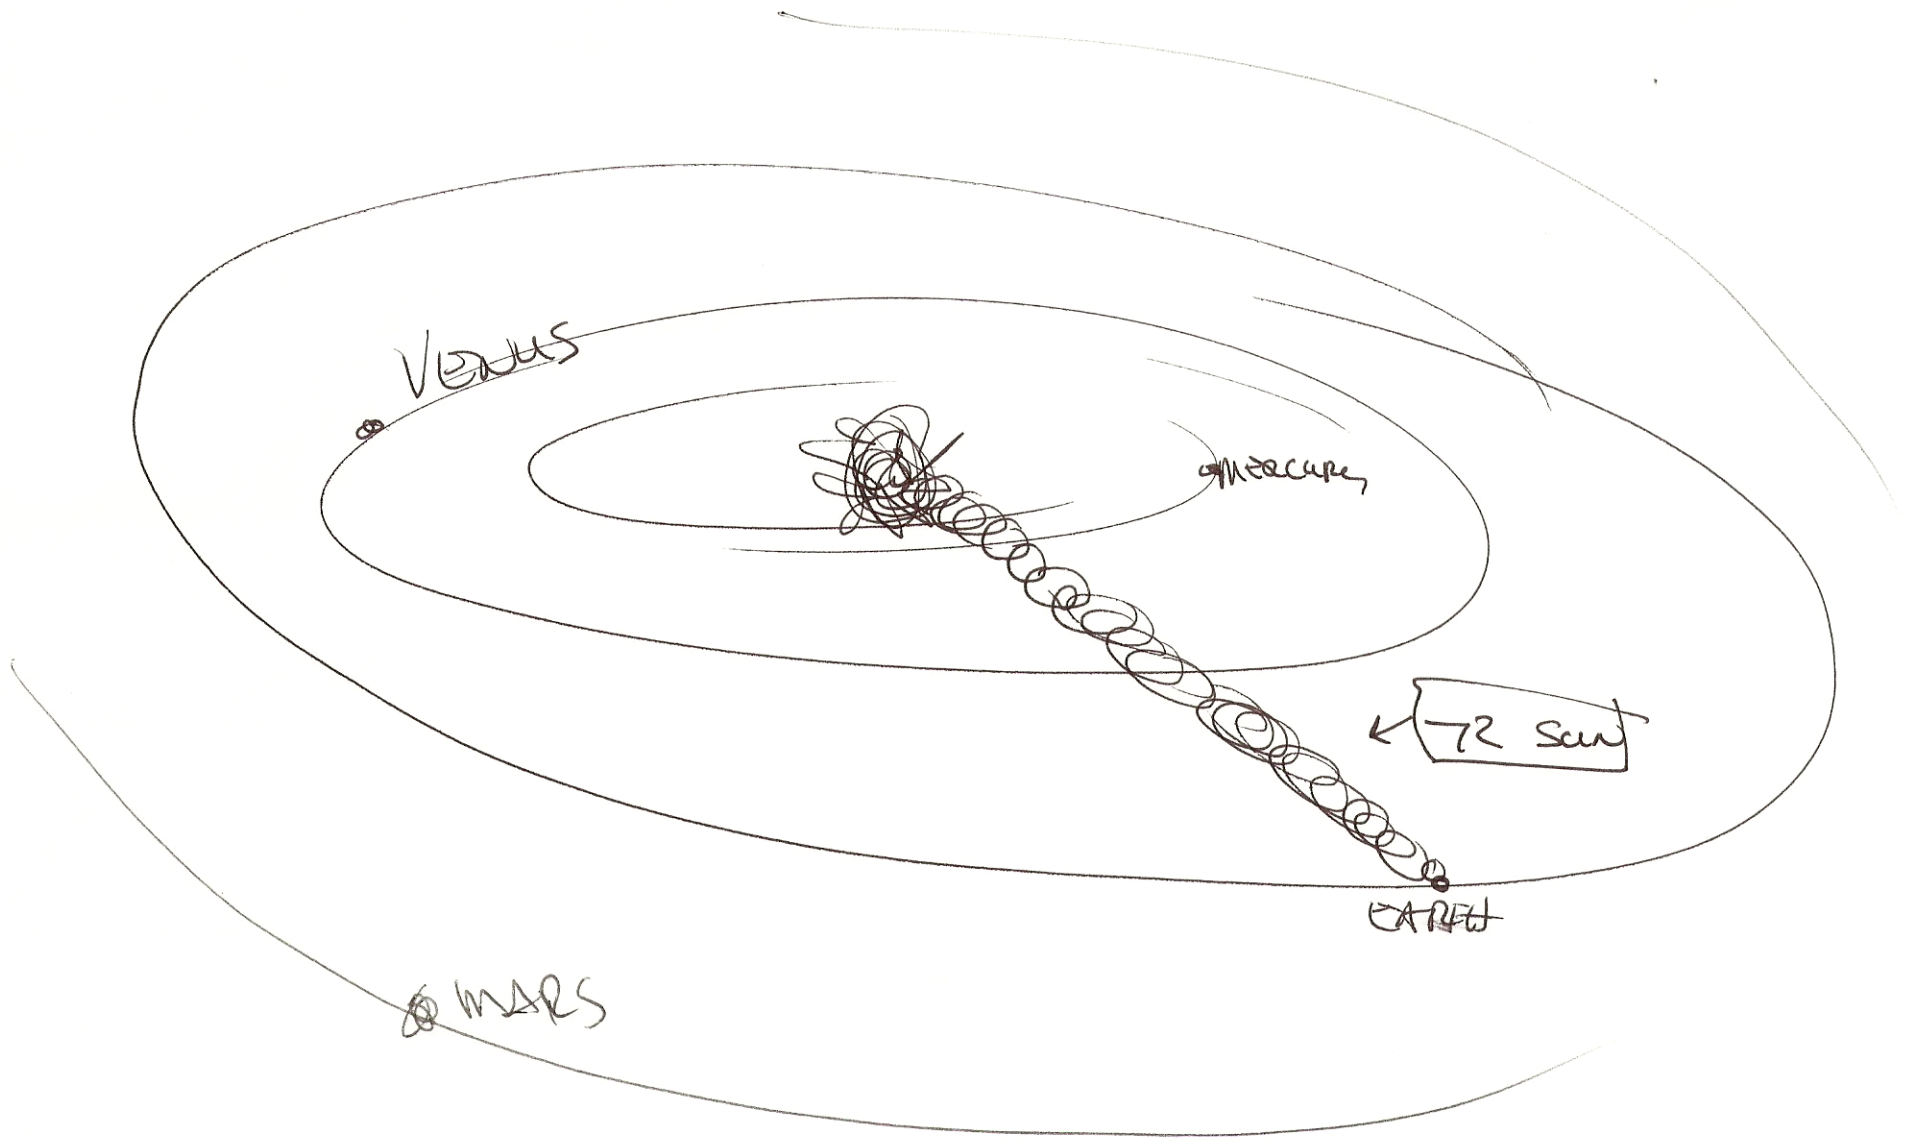

1/3 08/15/12

METERKID
FLIES IN
FROM
OVERHEAD

3,474,800
METERKIDS

MOON DIAMETER
SCALE

Colored coded w/ sound
of a clock

$\frac{1}{4}$ Earth

198,560
DOLLARS

3,474,800
METERKIDS

"KINK"
EARTH RING ARRIVES
slow pull back

How Scale

08/15/02
BKS

The Sea

8/15/02
BSM

SUN VECTOR
IMAGE

BS
2/1/02

Jupiter

CASSINI
SPACECRAFT
ON FLIGHT PATH
TO SATURN

TOP VIEW -
CASSINI FLIGHT PATH
ON POP-UP

We are
following Cassini

8/13/02

8/13/02
AKB

8/13/02
BS

Fly thru Saturn's
RINGS
Following CASSINI

05/29/2002

Zoom out as
MARS
Au's flip out
counting
to 80
EARTH 1 AU
and then
flip out

BS
2/10/10

All lengths flapping out from Sun center

actual size

8/3 9/2/02

— 80 AU's
measure
the Solar System

Actual size
8/25 9/2/02