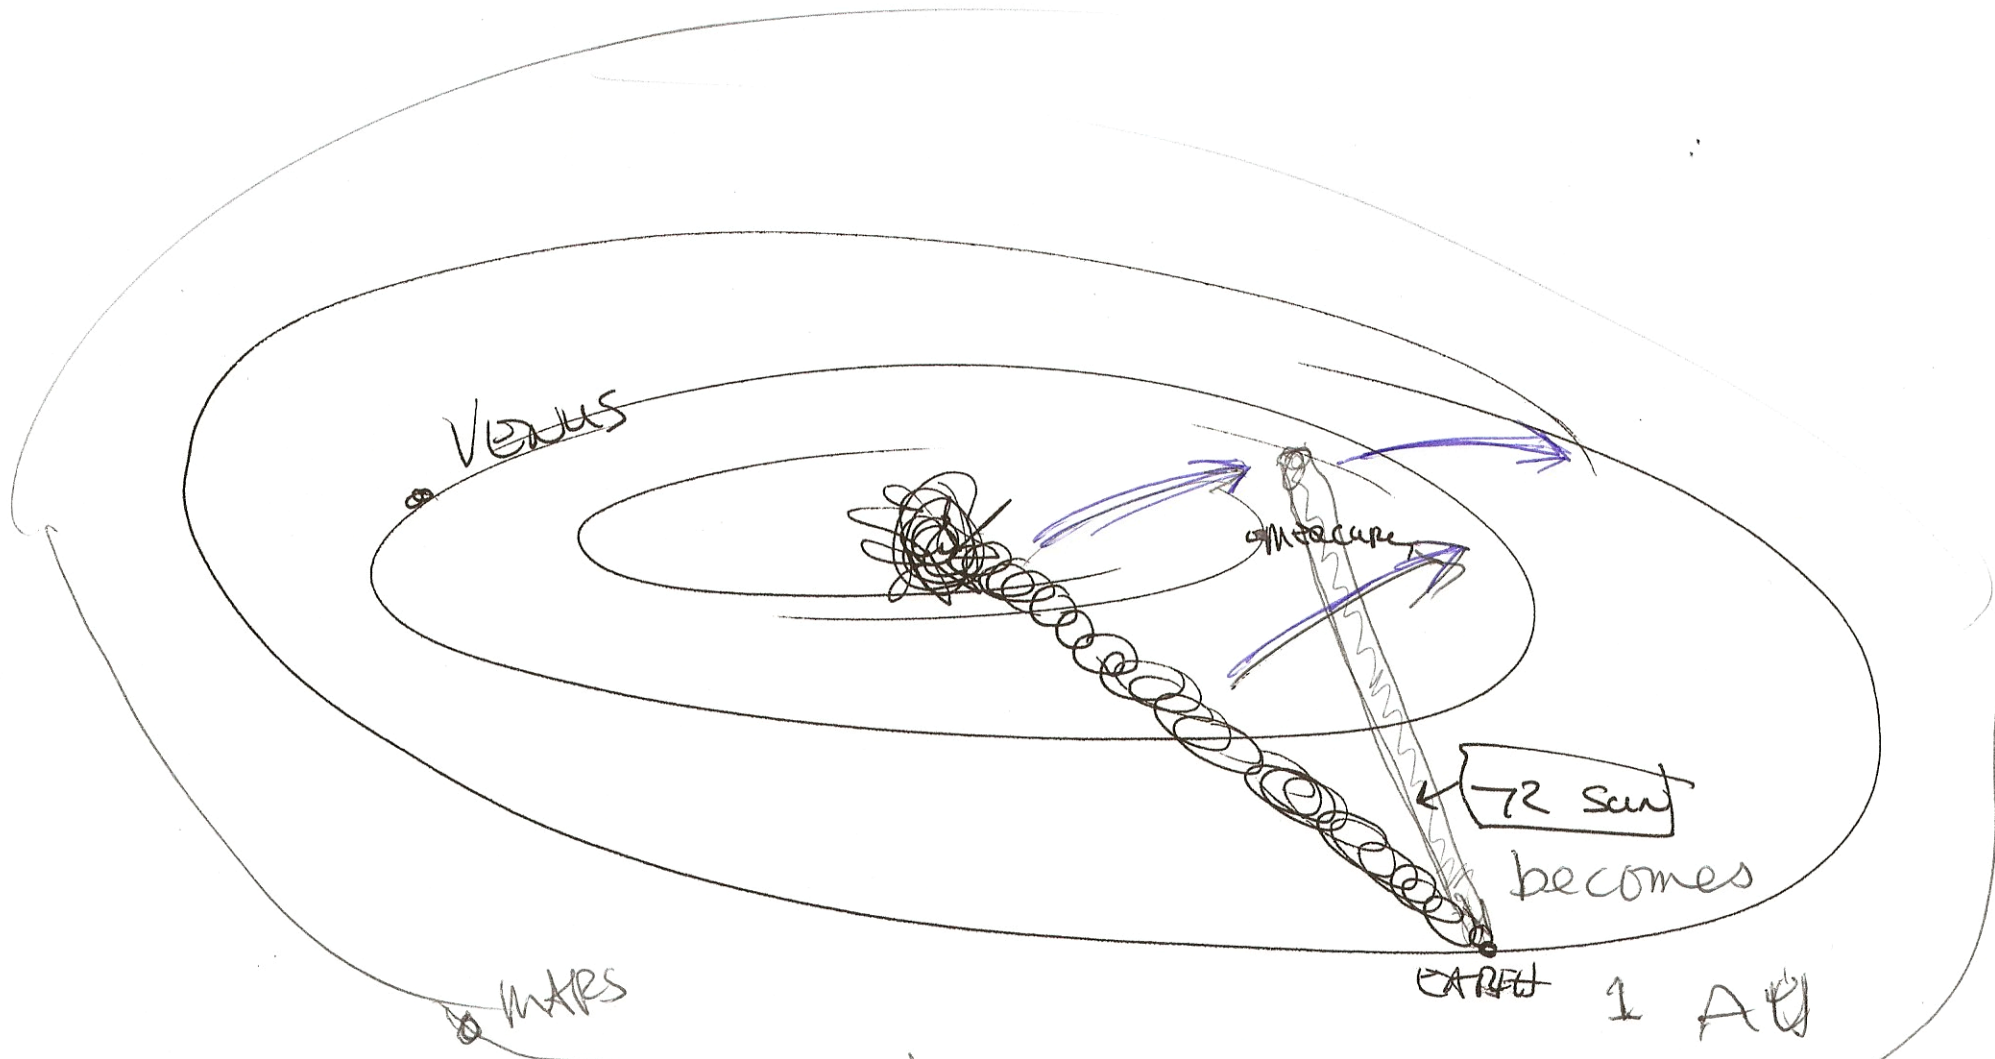

"KINK"
EARTH RING ARRIVES
slow pull back

How Scale

08/15/02
BKS

The Sea

8/15/02
BSM

SUN VECTOR
IMAGE

BS
2/1/02

Jupiter

CASSINI
SPACECRAFT
ON FLIGHT PATH
TO SATURN

TOP VIEW -
CASSINI FLIGHT PATH
ON POP-UP

We are
following Cassini

8/13/02

8/13/02
AKB

8/13/02
BS

Fly thru Saturn's
RINGS
Following CASSINI

05/29/2002

Zoom out as
MARS
Au's flip out
counting
to 80
EARTH 1 AU
and then
flip out

BS
2/10/10

All lengths flapping out from Sun center

actual size

8/3 9/2/02

— 80 AU's
measure
the Solar System

Actual size
8/25 9/2/02

The Night Sky
TONIGHT'S NIGHT SKY

Laser pointer
Shedd

BTS 2/12/02

Constellations

Constellations along the ecliptic

• North Star

Constellation Lines
Draw on
Hevelius Collection. made 8/14/02
jacob an [unclear] 8/14