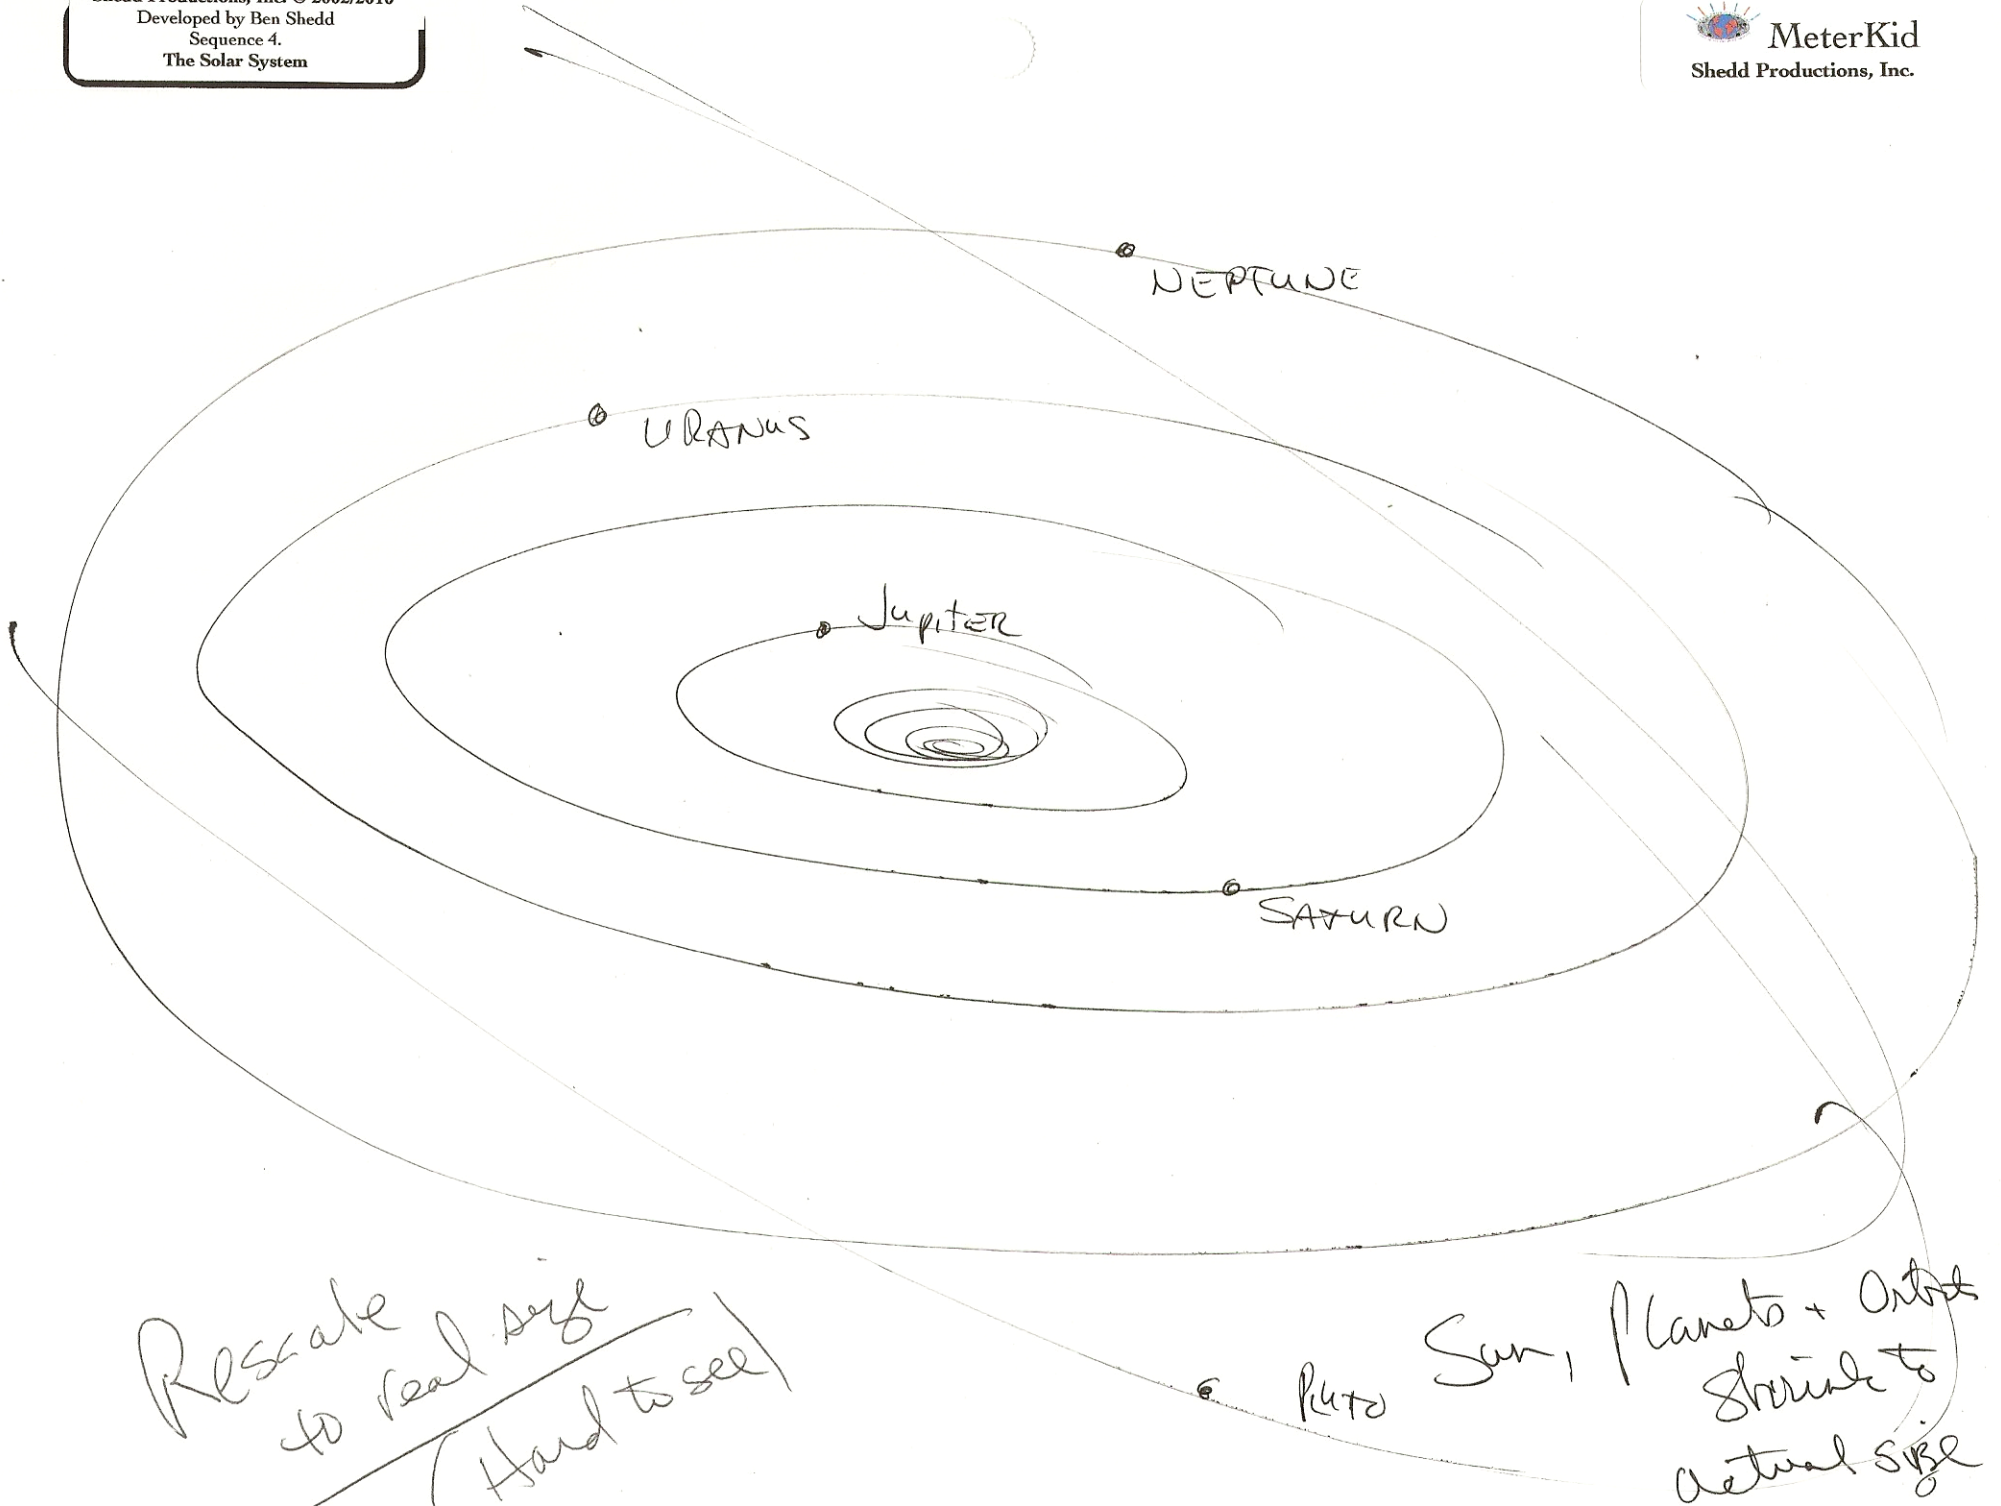

SUN + PLANETS GREATLY ENLARGED the year in 1000s
x 10,000 or x 100,000

all
motion

alg 01/15/10

Pluto Sun, Planets + Orbits
shrink to
actual size

8/23 9/20/02

SUN + PLANETS GREATLY ENLARGED the year in 1000s
X 10,000 or X 100,000

all
motion,

also off/5/2

Rescale
to real size

Hard to see!

Pluto Sun, Planets + Orbits
shrink to
actual size

8/23 9/2/02

9/12/02

PLANETARIUM Sky
WITH SUN + MOON
SWEEPING
ACROSS