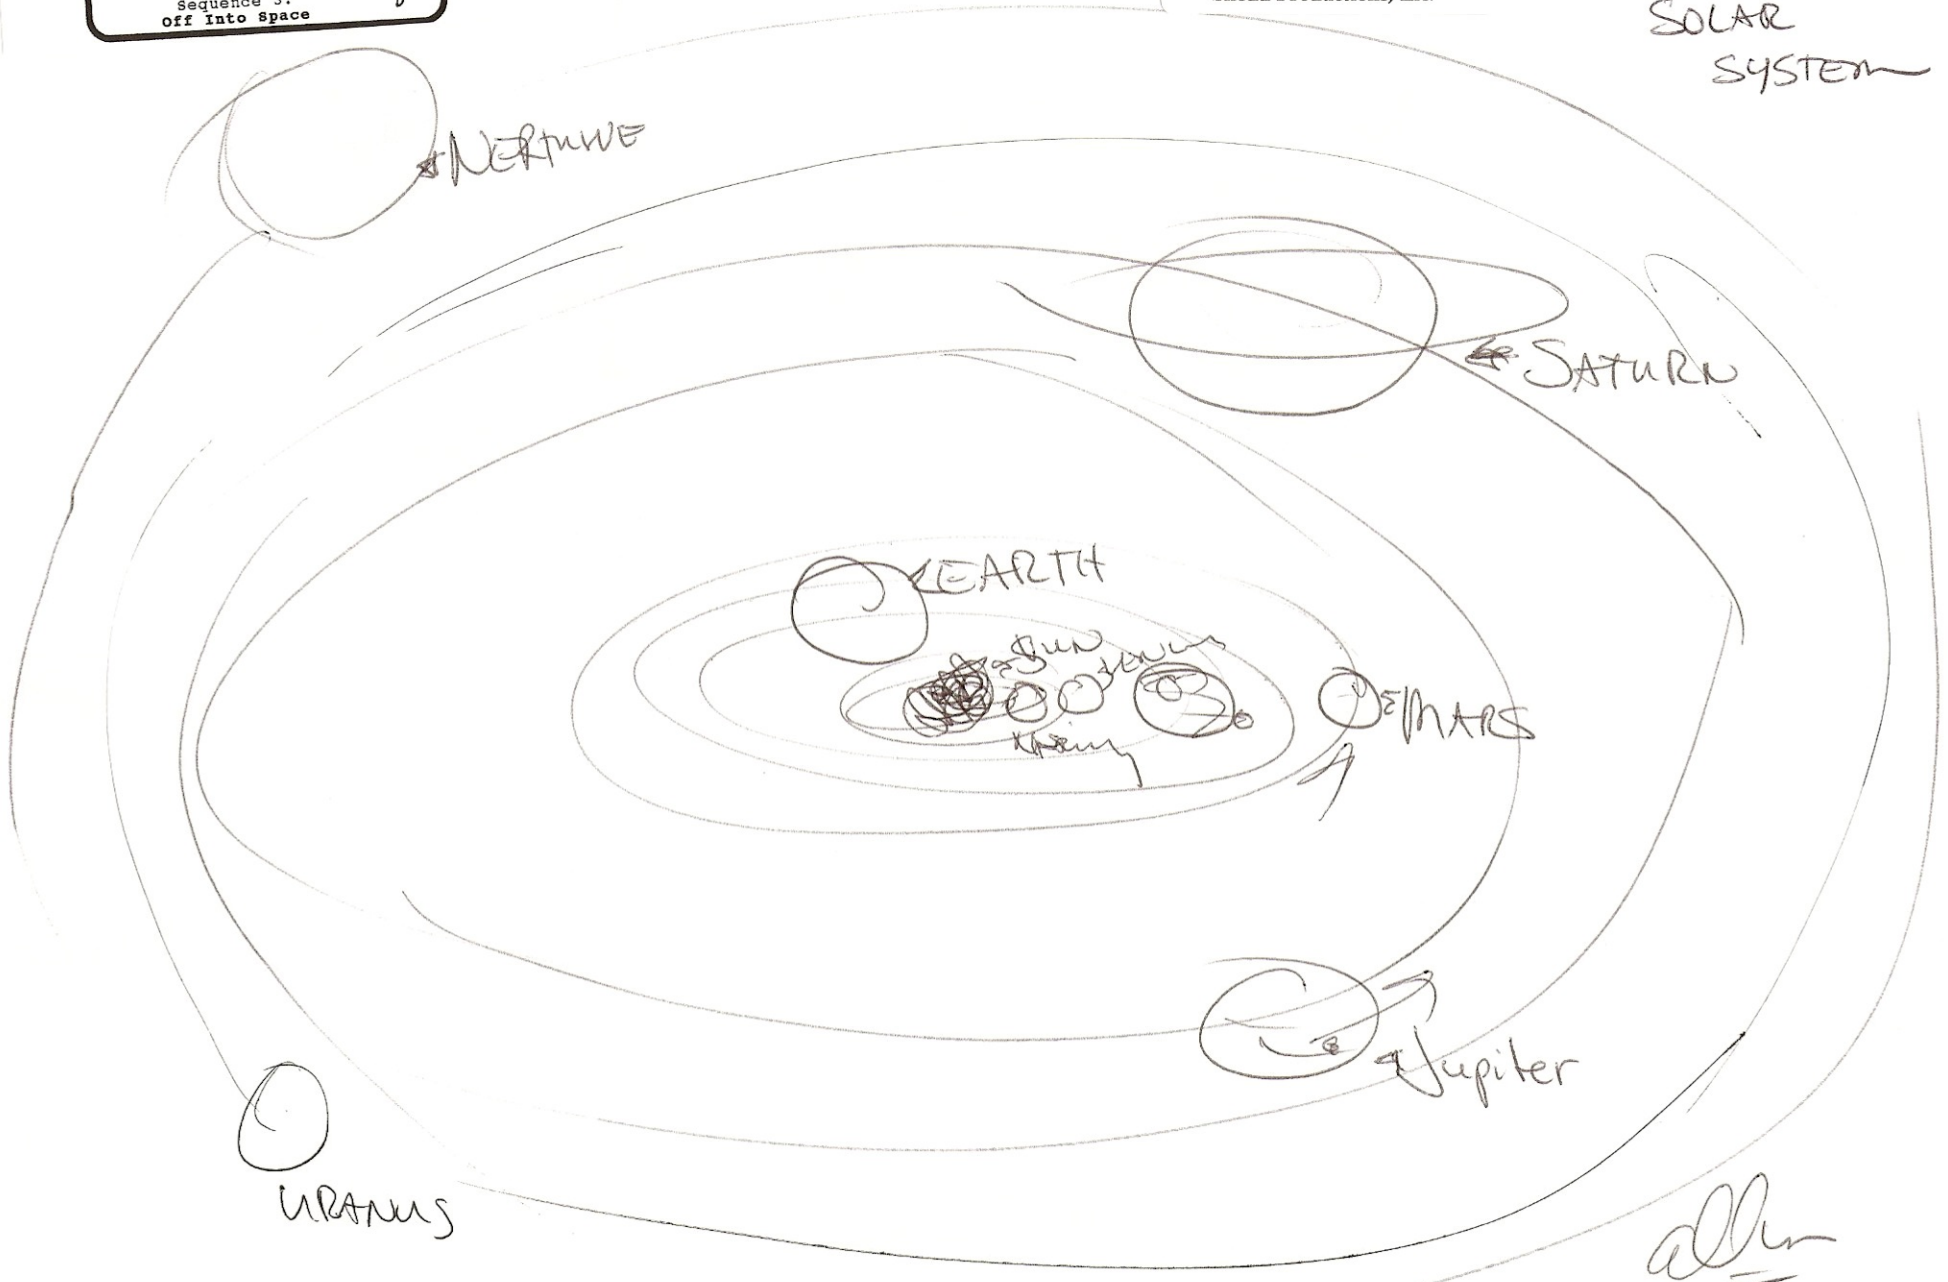

also do
boom except level
at Saturn
until Au

turn into line
as it goes away

line of meter kids
we are flying by

this is a fast fly along, as there
are 12,756,300
meter kids -
Swish
8/19/07
RS

earth wire
plane

08/15/02
BS

ba

Flying by a long line
of the Museum Planets
now sketch the
length of the
earth
diameter
B.S. 9/10/02

6b

Museum / Planetarium
Domes
728,965 Domes

RS 9/16/02

Satellites
in orbit

BS
08/10/02

SUN + PLANETS GREATLY ENLARGED the year in 1000s
x 10,000 or x 100,000

all
motion

alg 01/15/10

Pluto Sun, Planets + Orbits
shrink to
actual size

8/23 9/20/02

SUN + PLANETS GREATLY ENLARGED the year in 1000s
X 10,000 or X 100,000

all
motion,

also off/5/2

Rescale
to real size

Hard to see!

Pluto Sun, Planets + Orbits
shrink to
actual size

8/23 9/2/02

9/12/02

PLANETARIUM Sky
WITH SUN + MOON
SWEEPING
ACROSS